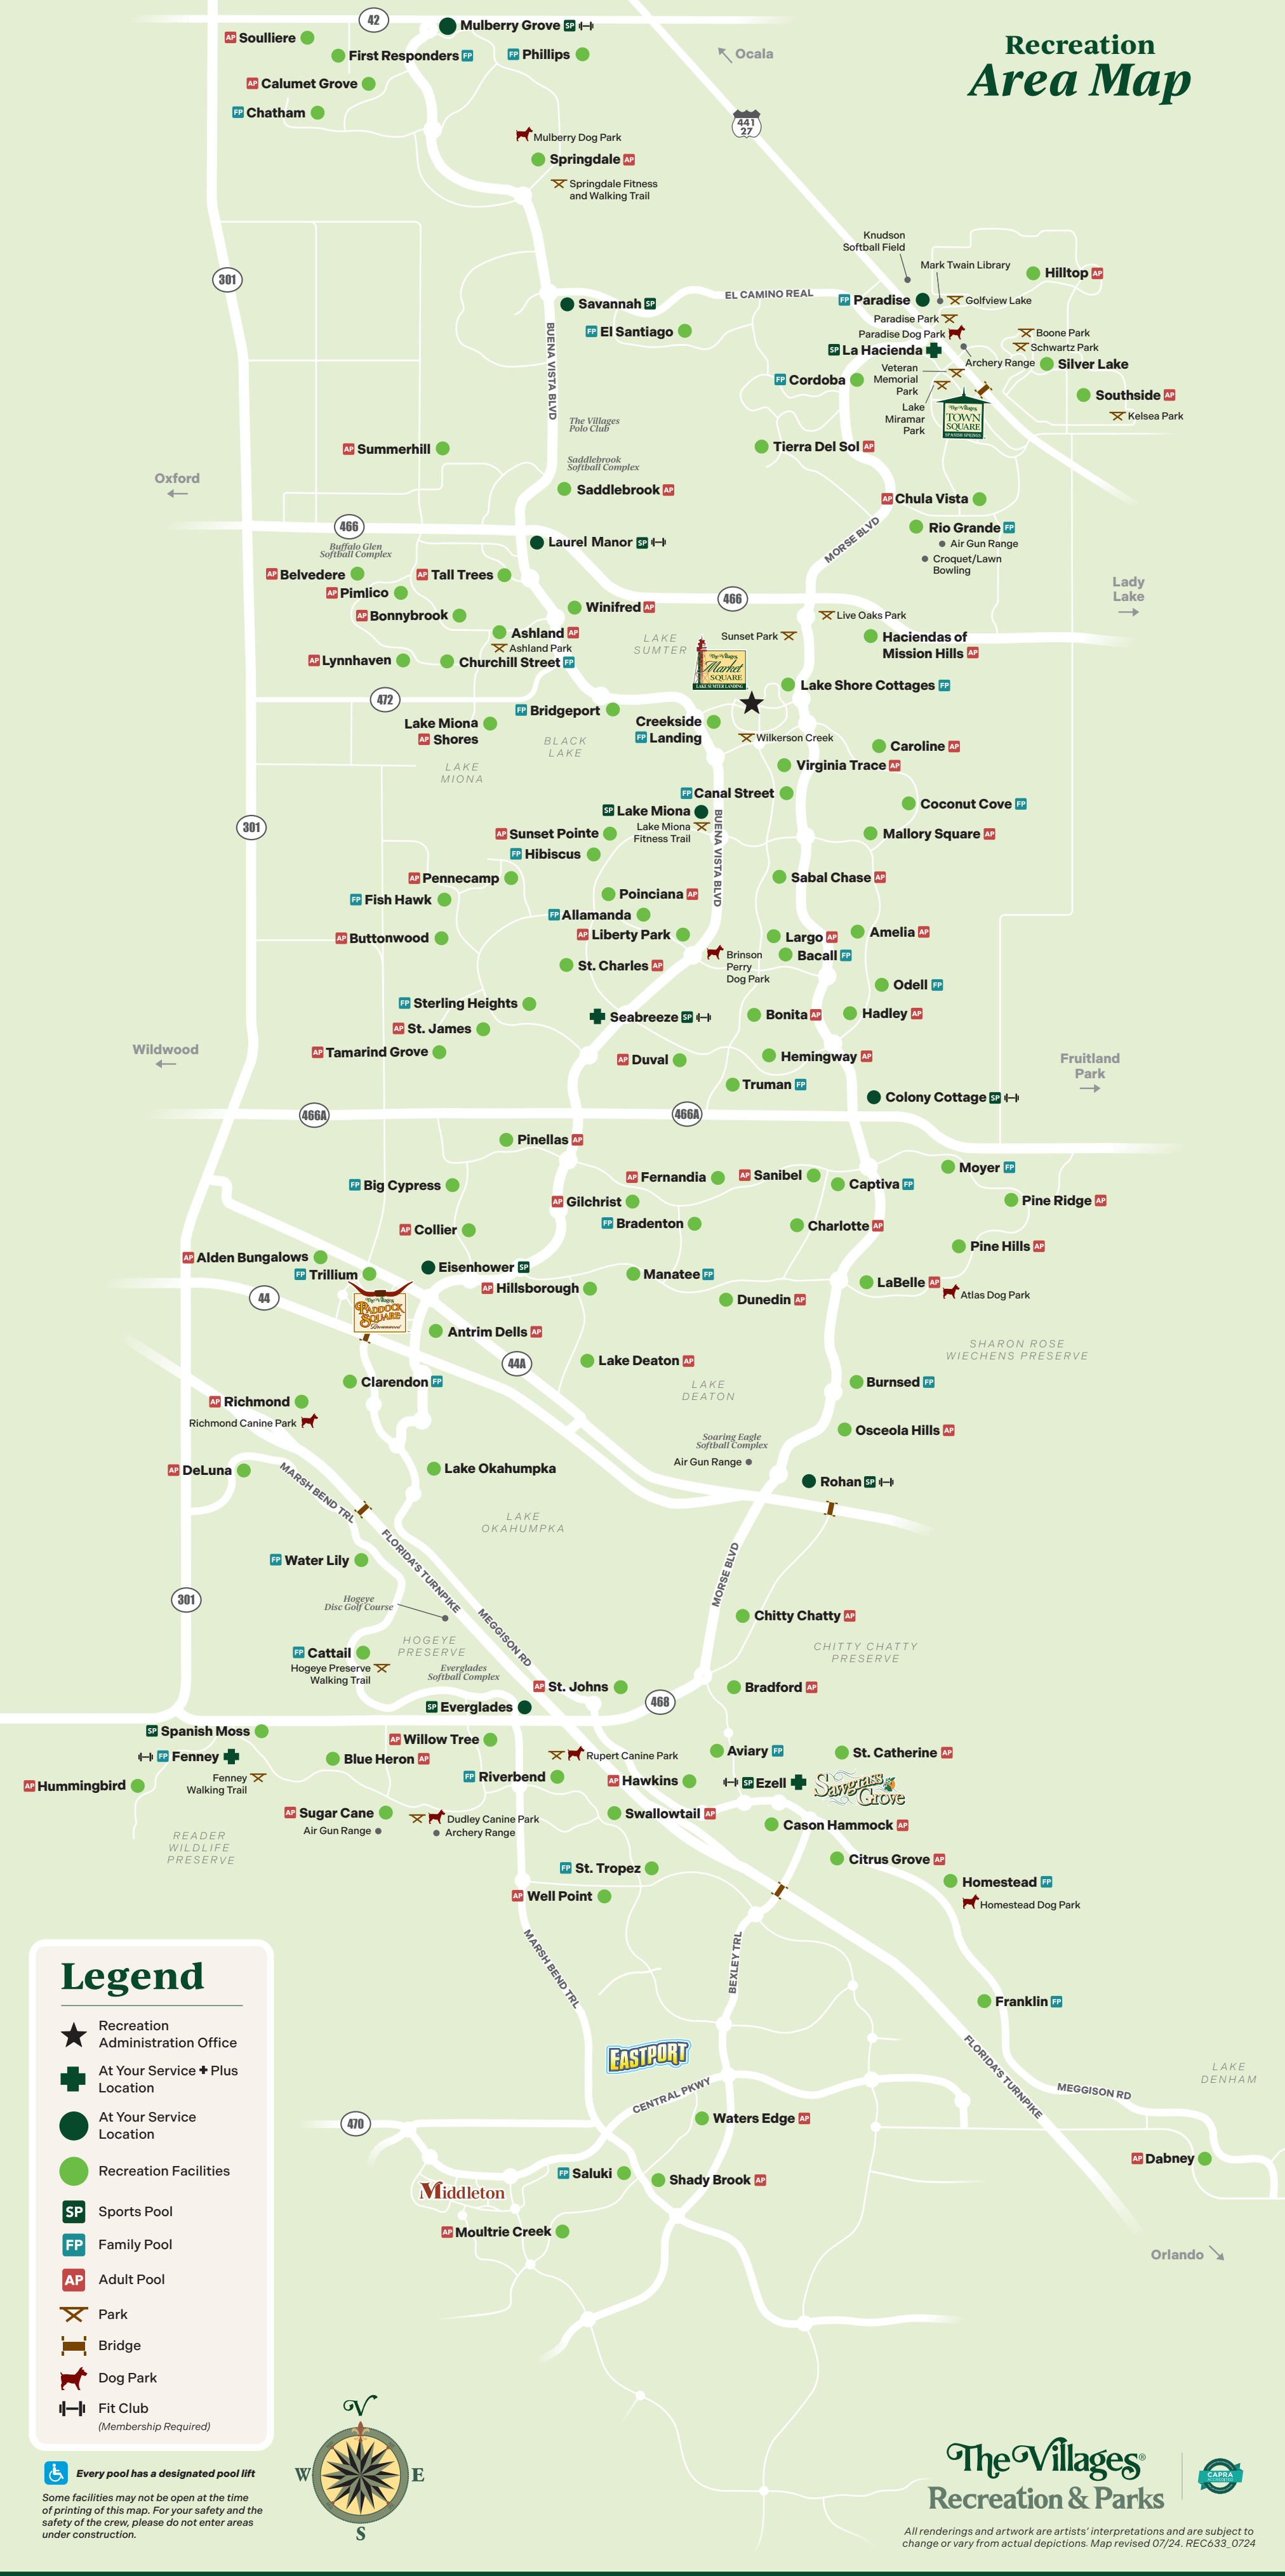

Recreation Area Map

Legend

- ★ Recreation Administration Office
- ⊕ At Your Service Plus Location
- At Your Service Location
- Recreation Facilities
- SP Sports Pool
- FP Family Pool
- AP Adult Pool
- ⌘ Park
- ⌘ Bridge
- 🐕 Dog Park
- ⌘ Fit Club (Membership Required)

Every pool has a designated pool lift
 Some facilities may not be open at the time of printing of this map. For your safety and the safety of the crew, please do not enter areas under construction.

The Villages®
 Recreation & Parks

All renderings and artwork are artists' interpretations and are subject to change or vary from actual depictions. Map revised 07/24. REC633_0724