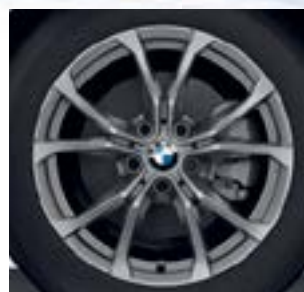

# THE 3

SEDAN/  
PHEV, 2019+

**17" V-Spoke 778<sup>†</sup>**  
**Our Price: \$2,299<sup>†</sup>**  
**Installation: \$69.99<sup>†</sup>**

Bridgestone® Blizzak LM-001  
Run-flat Tires,  
225/50 R17 98H XL